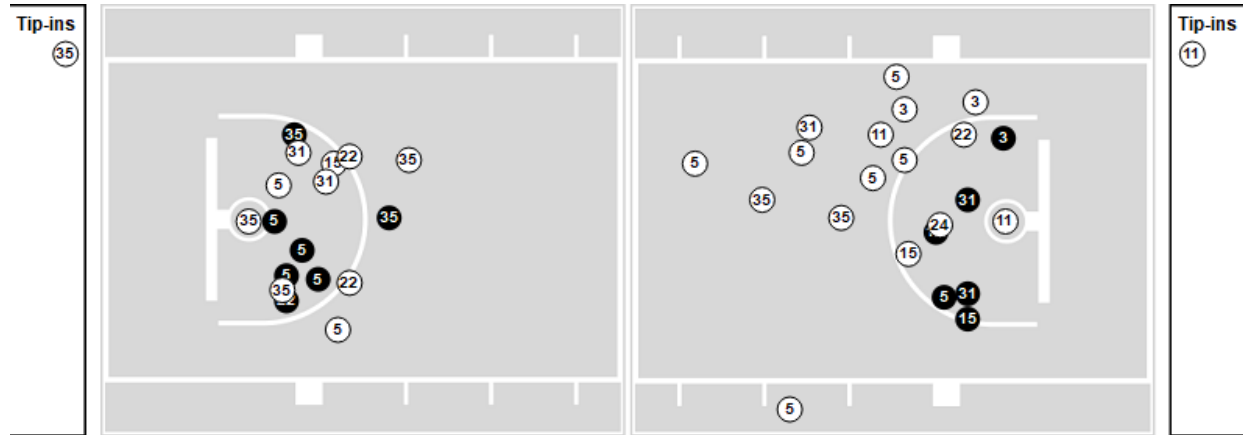

Shots in the Paint

Tip-ins
35

Tip-ins
11

● Made   ○ Missed   N - Player Number

Washington St.	M/A	%
Field Goals	18/59	31
2 Points	15/46	33
3 Points	3/13	23
Free Throws	12/15	80

Washington St.	M/A	%
Points in the Paint	26 (13/39)	33
Fast Break Points	8 (6/6)	100
Second Chance Points	12 (5/12)	42
Effective FG%	33