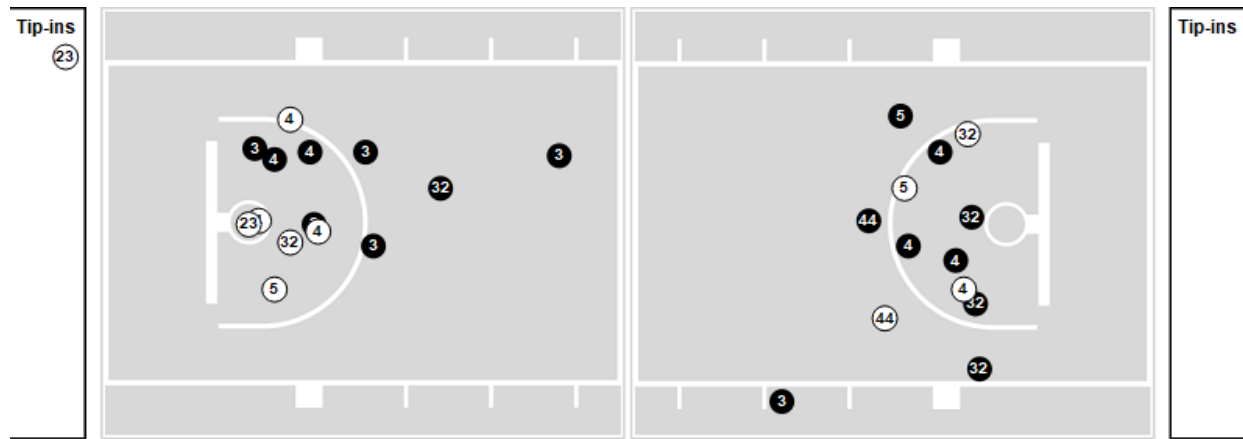

Shots in the Paint

● Made   ○ Missed   N - Player Number

Hawaii	M/A	%
Field Goals	23/47	49
2 Points	20/36	56
3 Points	3/11	27
Free Throws	13/19	68

Hawaii	M/A	%
Points in the Paint	32 (16/26)	62
Fast Break Points	5 (4/8)	50
Second Chance Points	9 (4/6)	67
Effective FG%	52